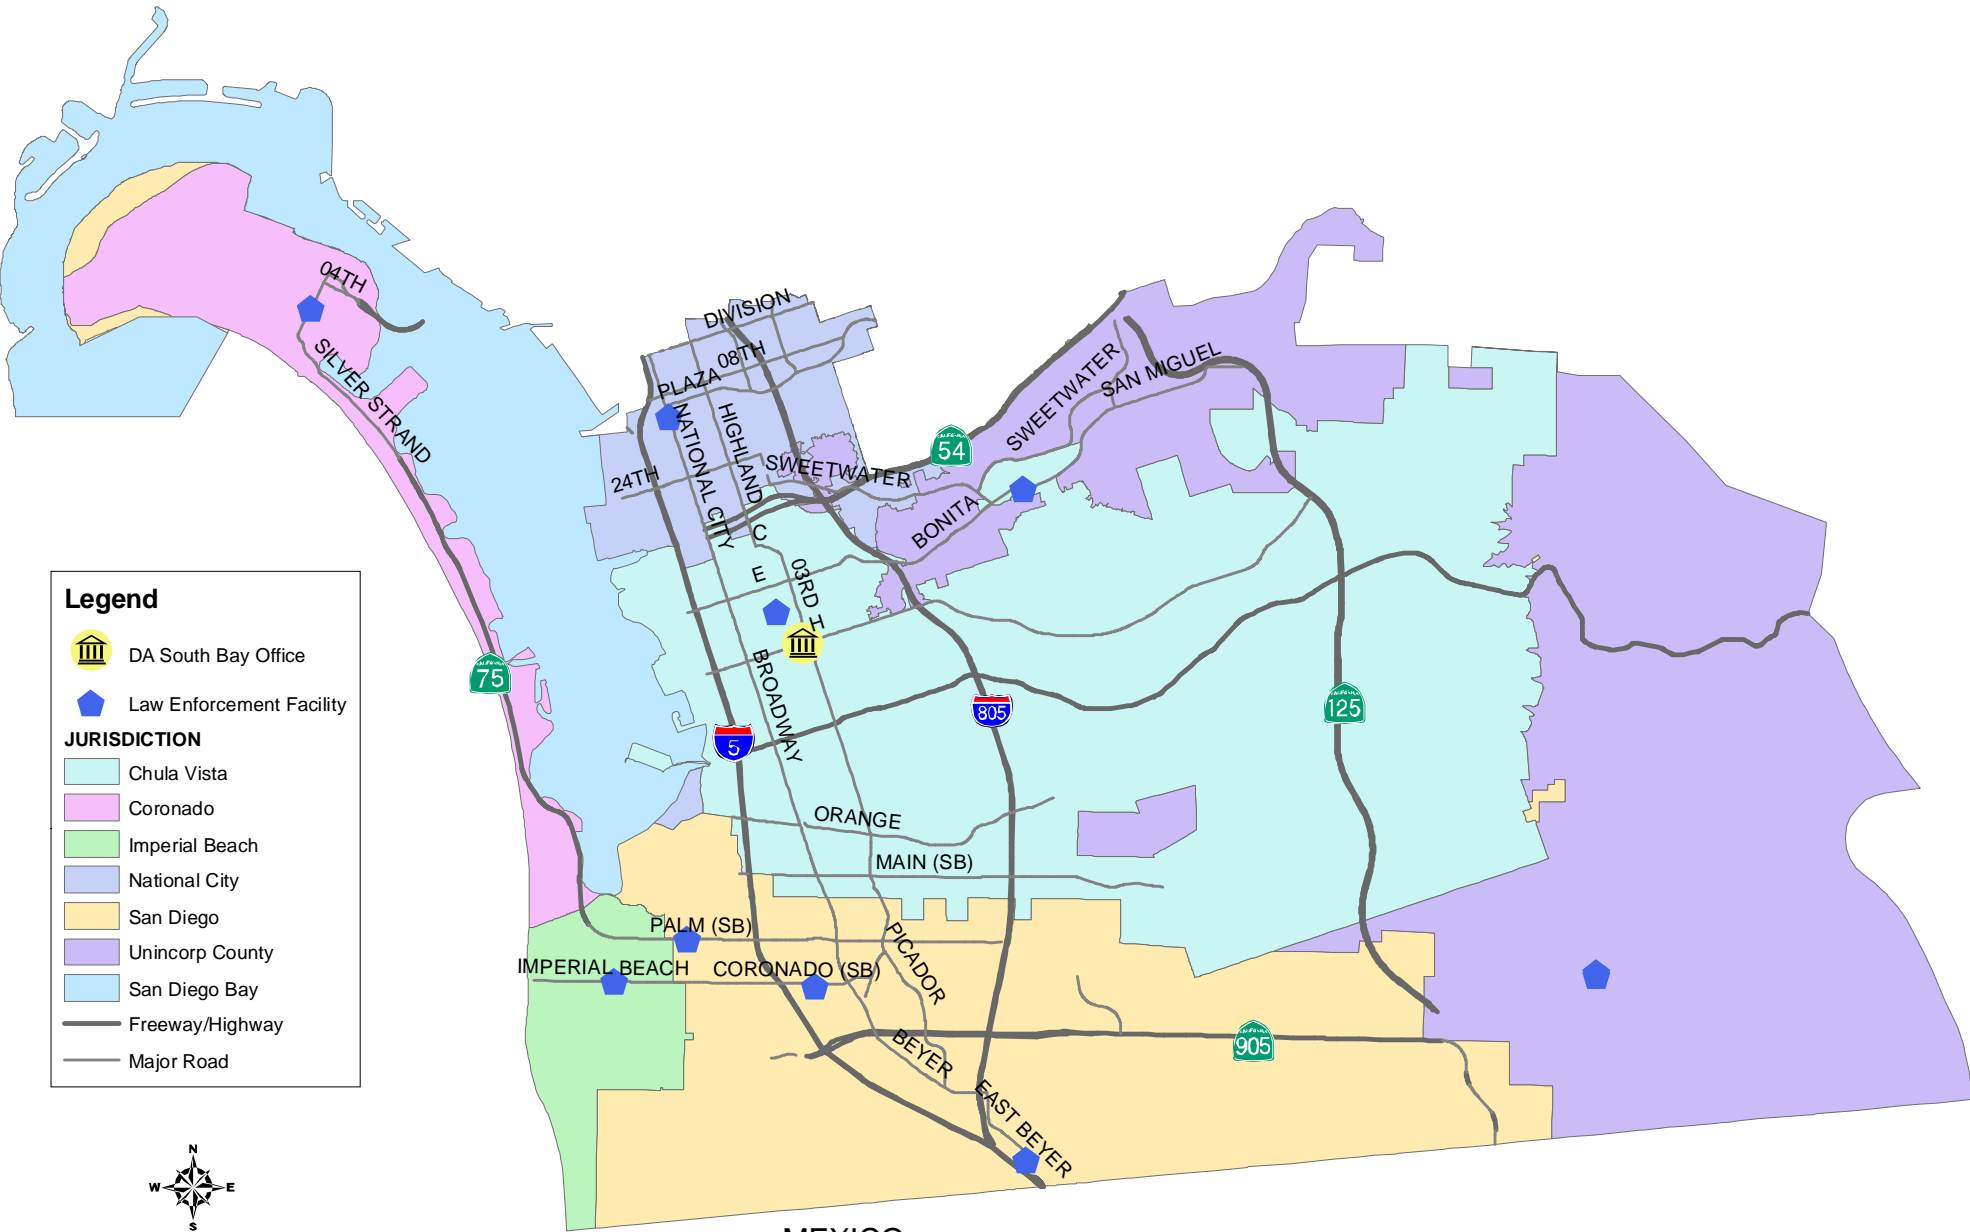

San Diego District Attorney's Office - South Bay Branch Office

Legend

-  DA South Bay Office
-  Law Enforcement Facility

JURISDICTION

-  Chula Vista
-  Coronado
-  Imperial Beach
-  National City
-  San Diego
-  Unincorp County
-  San Diego Bay
-  Freeway/Highway
-  Major Road

Map Date: Aug. 27, 2007

MEXICO