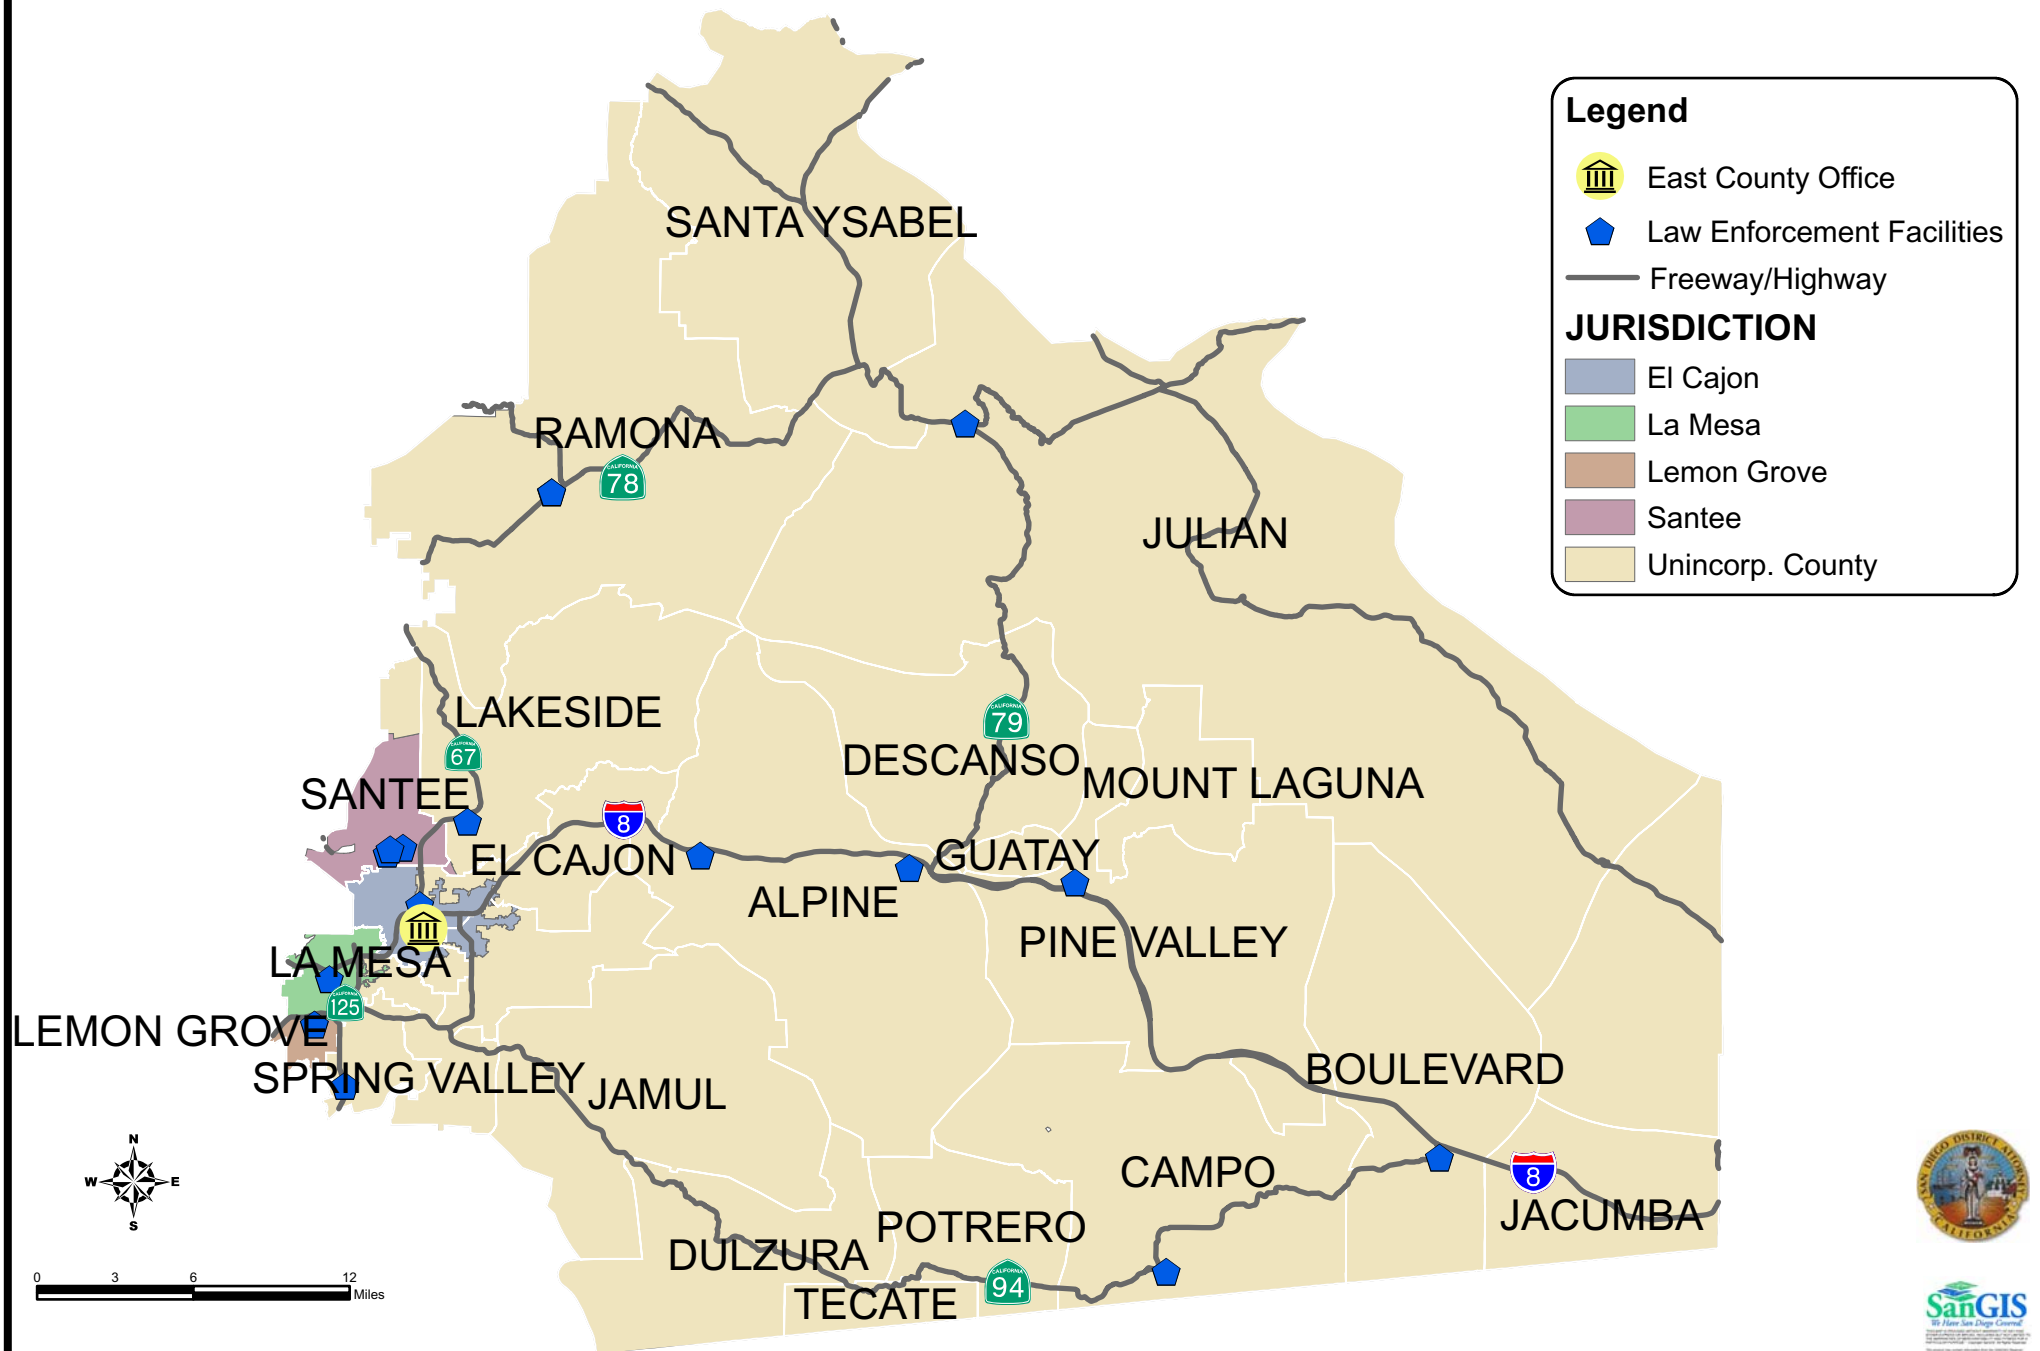

San Diego District Attorney's Office - East County Branch Office

Legend

- East County Office
- Law Enforcement Facilities
- Freeway/Highway

JURISDICTION

- El Cajon
- La Mesa
- Lemon Grove
- Santee
- Unincorp. County

Map Date: July 6, 2004